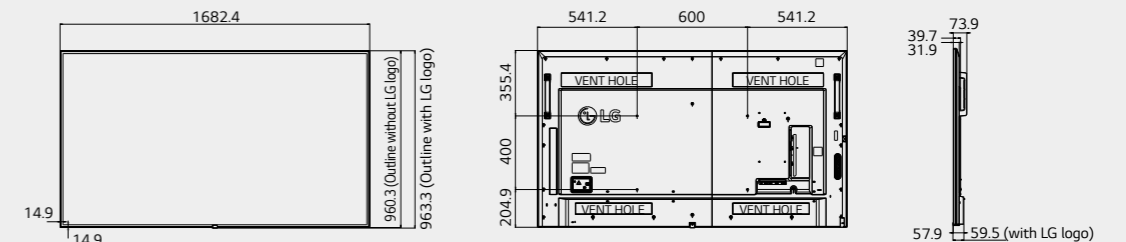

Multiple Screen Split Ultra HD Signage

Ultra HD Large Display, 75UH5PC

Screen Sizes
75"

75UH5PC

- Brightness : 500cd/m²
- Bezel : 14.9 mm (Off-bezel)
- Depth : 59.5 mm (Without Handle)
- Interface : DP / HDMI / DVI / RS232C / RJ45 / Pixel Sensor / SD Card / USB
- SuperSign W/C

Dimension (unit : mm)

75"

1,682.4 x 963.3* x 59.5* mm / 41.5 kg (Without handle)

1,682.4 x 963.3* x 73.9* mm (With handle)

* With LG logo

Connectivity

- LAN
- AUDIO IN
- AUDIO OUT
- DP OUT
- DVI-D IN
- PIXEL SENSOR
- IR & LIGHT SENSOR
- DP IN
- HDMI IN 3
- HDMI IN 2
- HDMI IN 1
- USB 3.0 IN
- SD CARD
- RS-232C IN
- RS-232C OUT