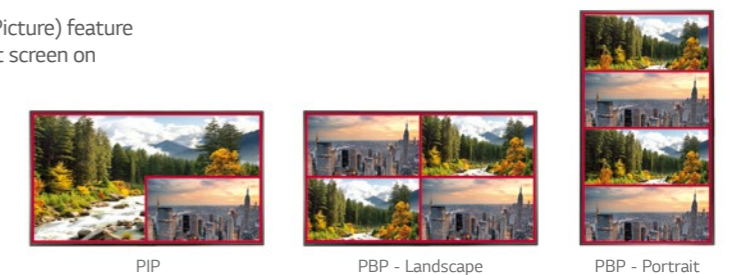

Multiple Screen Split Ultra HD Signage

Ultra HD Large Display, 75UH5PC

The new Ultra HD large display, 75UH5PC supports displaying Ultra HD content as well as a divided content layout to show up to 4 split images on one screen. Its benefit enables you to create various formats of content to deliver commercial message effectively. Also, it is enhanced in content management. With LG SuperSign providing basic content templates, you can create and edit content simply and quickly on your mobile device or signage display.

Key Features

Ultra HD

Ultra HD Resolution (3,840 x 2,160)

Ultra HD Large screen delivers immersive viewing experience by 4 times higher definition picture quality than FHD.

High Efficiency Video Coding

Supports HEVC-based content which has the double data compression ratio than the H.264, so network traffic can be reduced by half.

Multiple Screen

Multiple Screen with PBP or PIP

PBP (Picture-By-Picture) and PIP (Picture-In-Picture) feature gives a chance to compose up to 4 divided split screen on landscape or portrait display format.