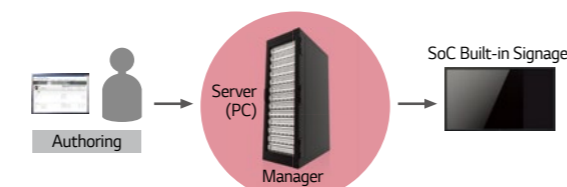

Easy Management by SuperSign

You can easily create, schedule and distribute the contents you want with various templates provided by SuperSign™ W.